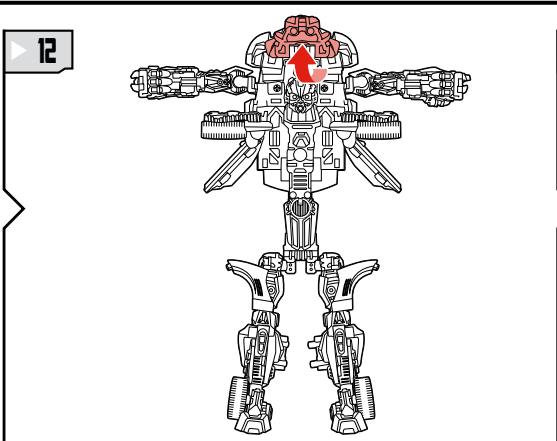

Some poses may require hand support.

Hasbro
© 2009 DreamWorks LLC and Paramount Pictures Corporation.
TM & ® denote U.S. Trademarks.
Manufactured under license from Tomly Company, Ltd.

DREAMWORKS
PICTURES

GM
OFFICIAL
LICENSED PRODUCT

NEED HELP?
TRANSFORMERS.COM/INSTRUCTIONS

Retain instructions for
future reference.

P/N 703664001

Not suitable for children
under 3 years because of
small parts - choking hazard.