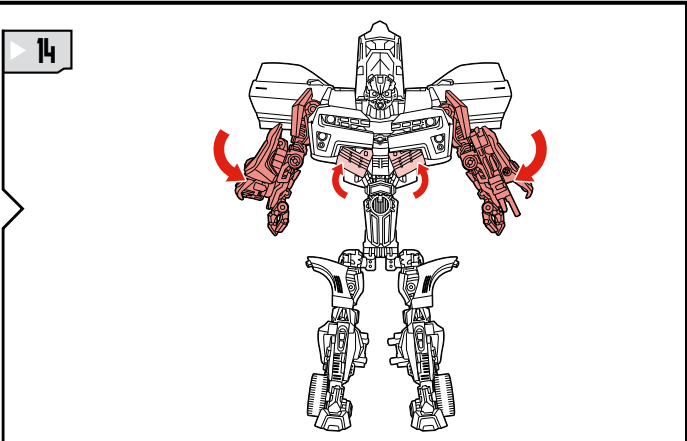

Some poses may require hand support.

Hasbro
© 2009 DreamWorks LLC and Paramount Pictures Corporation.
TM & ® denote U.S. Trademarks.
Manufactured under license from Tomly Company, Ltd.

DREAMWORKS
PICTURES

GM
OFFICIAL
LICENSED PRODUCT

NEED HELP?
TRANSFORMERS.COM/INSTRUCTIONS

Retain instructions for
future reference.

P/N 703664001

Not suitable for children
under 3 years because of
small parts - choking hazard.