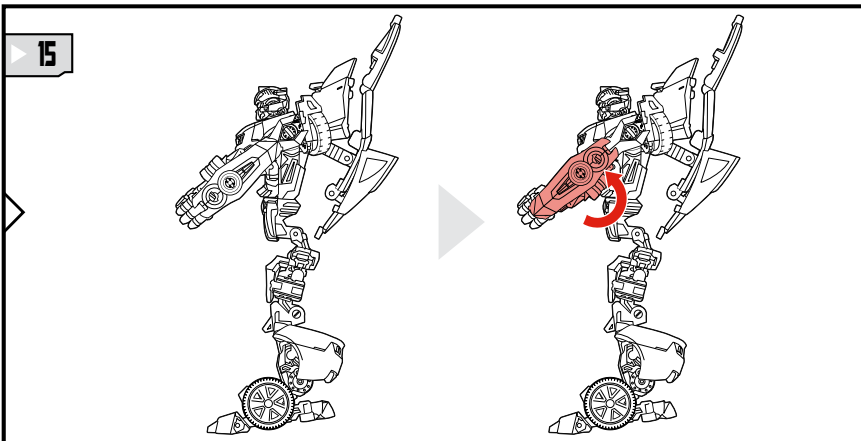

Some poses may require hand support.

Hasbro
© 2009 DreamWorks LLC and Paramount Pictures Corporation.
TM & ® denote U.S. Trademarks.
Manufactured under license from Tomly Company, Ltd.

DREAMWORKS
PICTURES

GM
OFFICIAL
LICENSED PRODUCT

NEED HELP?
TRANSFORMERS.COM/INSTRUCTIONS

Retain instructions for
future reference.

P/N 703664001

Not suitable for children
under 3 years because of
small parts - choking hazard.