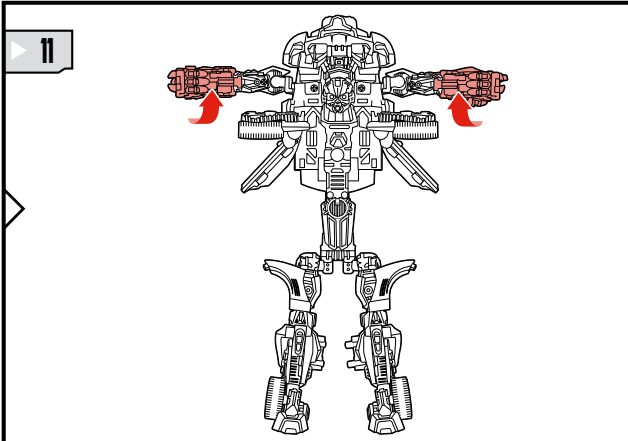

Some poses may require hand support.

Hasbro
© 2009 DreamWorks LLC and Paramount Pictures Corporation.
TM & ® denote U.S. Trademarks.
Manufactured under license from Tomly Company, Ltd.

DREAMWORKS
PICTURES

GM
OFFICIAL
LICENSED PRODUCT

NEED HELP?
TRANSFORMERS.COM/INSTRUCTIONS

Retain instructions for
future reference.

P/N 703664001

Not suitable for children
under 3 years because of
small parts - choking hazard.