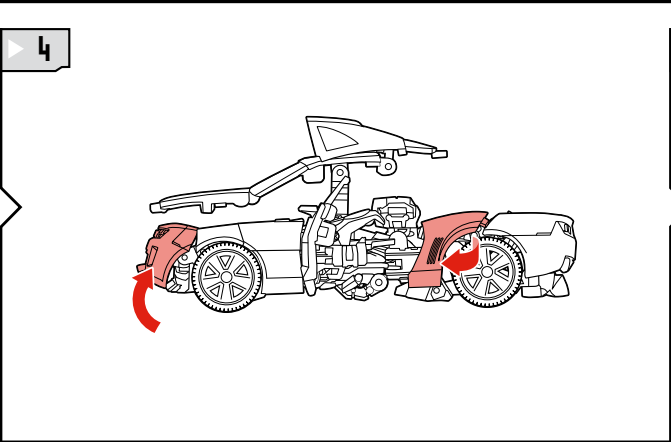

Some poses may require hand support.

Hasbro
© 2009 DreamWorks LLC and Paramount Pictures Corporation.
TM & ® denote U.S. Trademarks.
Manufactured under license from Tomly Company, Ltd.

DREAMWORKS
PICTURES

GM
OFFICIAL
LICENSED PRODUCT

NEED HELP?
TRANSFORMERS.COM/INSTRUCTIONS

Retain instructions for
future reference.

P/N 703664001

Not suitable for children
under 3 years because of
small parts - choking hazard.