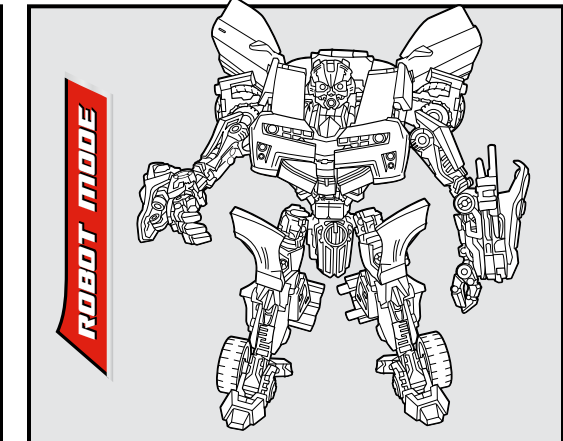

Some poses may require hand support.

Hasbro
© 2009 DreamWorks LLC and Paramount Pictures Corporation.
TM & ® denote U.S. Trademarks.
Manufactured under license from Tomly Company, Ltd.

DREAMWORKS
PICTURES

GM
OFFICIAL
LICENSED PRODUCT

NEED HELP?
TRANSFORMERS.COM/INSTRUCTIONS

Retain instructions for
future reference.

P/N 703664001

Not suitable for children
under 3 years because of
small parts - choking hazard.