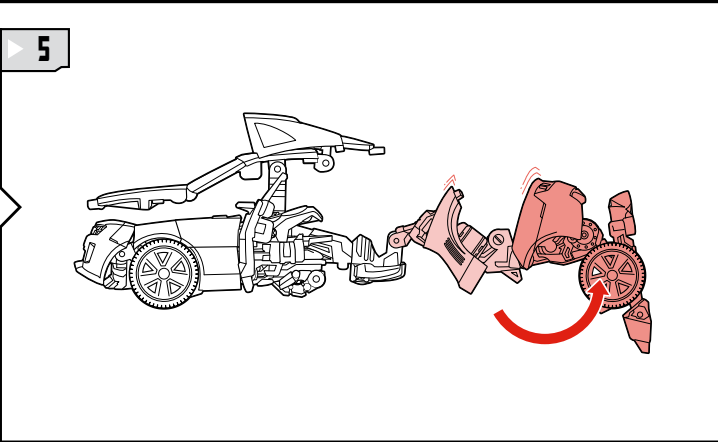

Some poses may require hand support.

Hasbro
© 2009 DreamWorks LLC and Paramount Pictures Corporation.
TM & ® denote U.S. Trademarks.
Manufactured under license from Tomly Company, Ltd.

DREAMWORKS
PICTURES

GM
OFFICIAL
LICENSED PRODUCT

NEED HELP?
TRANSFORMERS.COM/INSTRUCTIONS

Retain instructions for
future reference.

P/N 703664001

Not suitable for children
under 3 years because of
small parts - choking hazard.