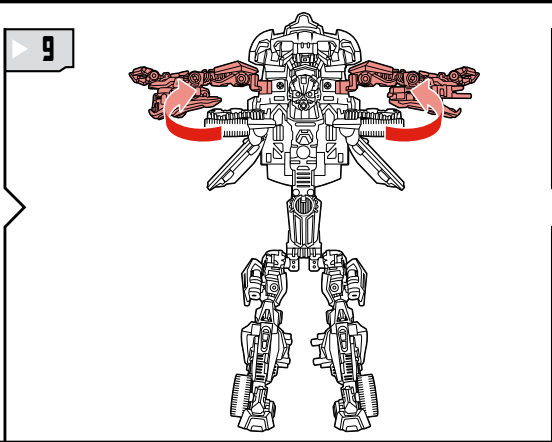

Some poses may require hand support.

Hasbro
© 2009 DreamWorks LLC and Paramount Pictures Corporation.
TM & ® denote U.S. Trademarks.
Manufactured under license from Tomly Company, Ltd.

DREAMWORKS
PICTURES

GM
OFFICIAL
LICENSED PRODUCT

NEED HELP?
TRANSFORMERS.COM/INSTRUCTIONS

Retain instructions for
future reference.

P/N 703664001

Not suitable for children
under 3 years because of
small parts - choking hazard.