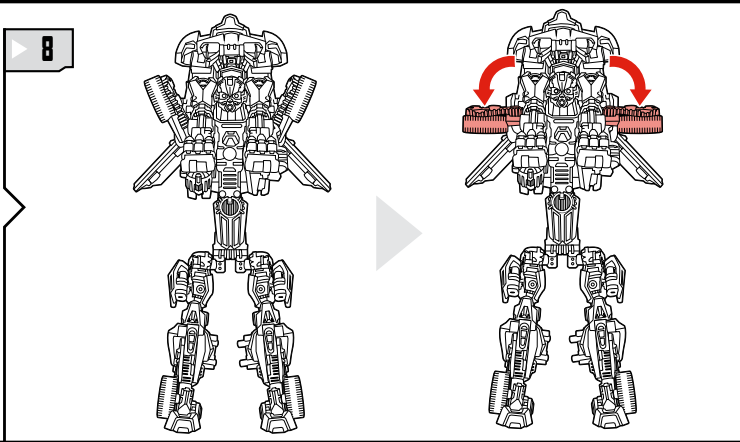

Some poses may require hand support.

Hasbro
© 2009 DreamWorks LLC and Paramount Pictures Corporation.
TM & ® denote U.S. Trademarks.
Manufactured under license from Tomly Company, Ltd.

DREAMWORKS
PICTURES

GM
OFFICIAL
LICENSED PRODUCT

NEED HELP?
TRANSFORMERS.COM/INSTRUCTIONS

Retain instructions for
future reference.

P/N 703664001

Not suitable for children
under 3 years because of
small parts - choking hazard.