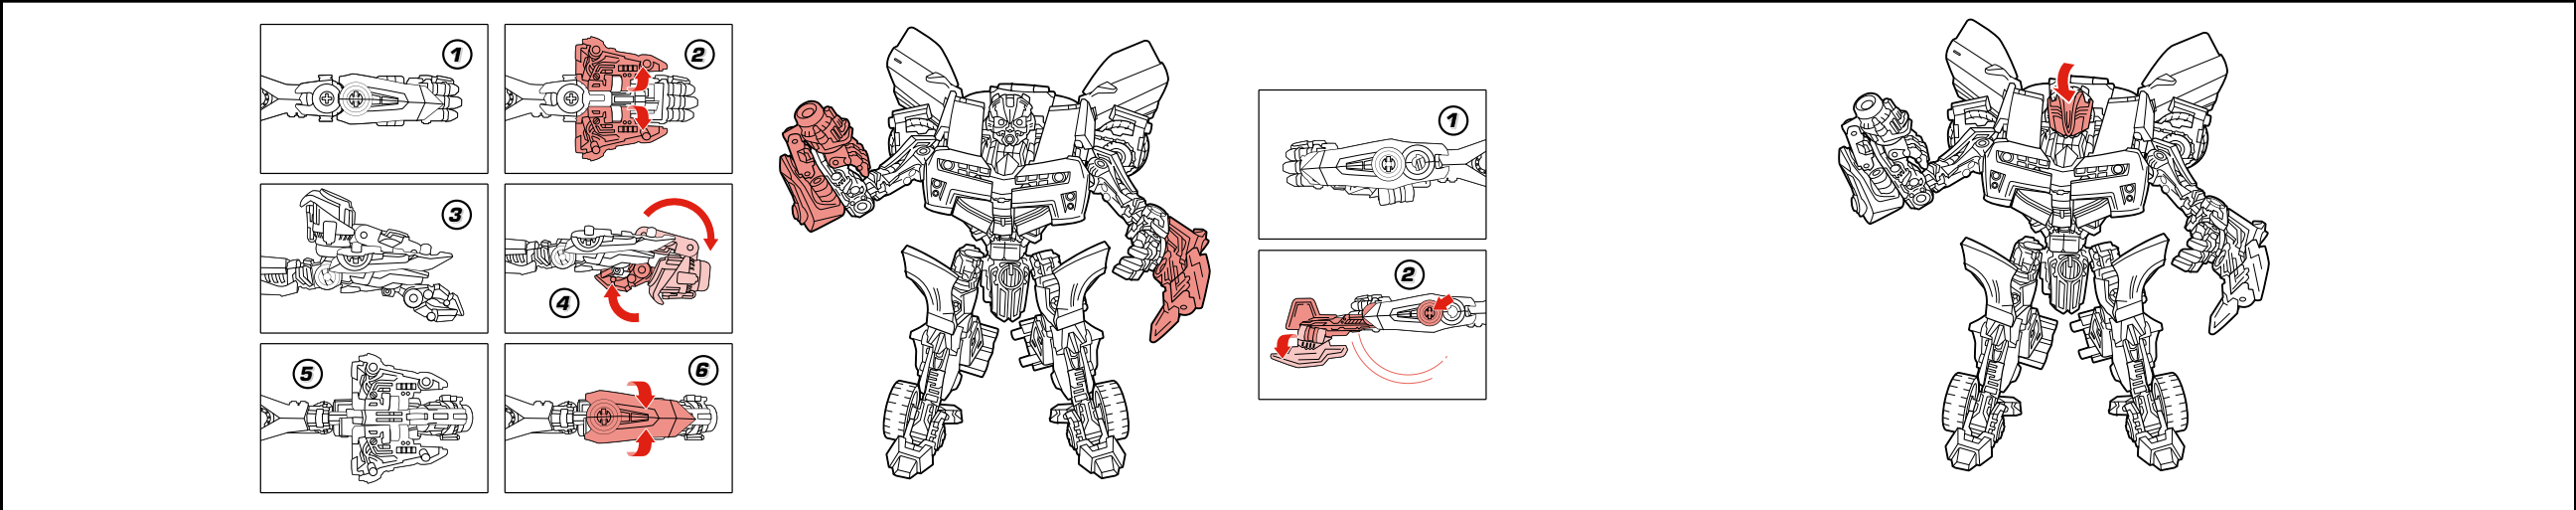

Some poses may require hand support.

Hasbro
© 2009 DreamWorks LLC and Paramount Pictures Corporation.
TM & ® denote U.S. Trademarks.
Manufactured under license from Tomly Company, Ltd.

DREAMWORKS
PICTURES

GM
OFFICIAL
LICENSED PRODUCT

NEED HELP?
TRANSFORMERS.COM/INSTRUCTIONS

Retain instructions for
future reference.

P/N 703664001

Not suitable for children
under 3 years because of
small parts - choking hazard.