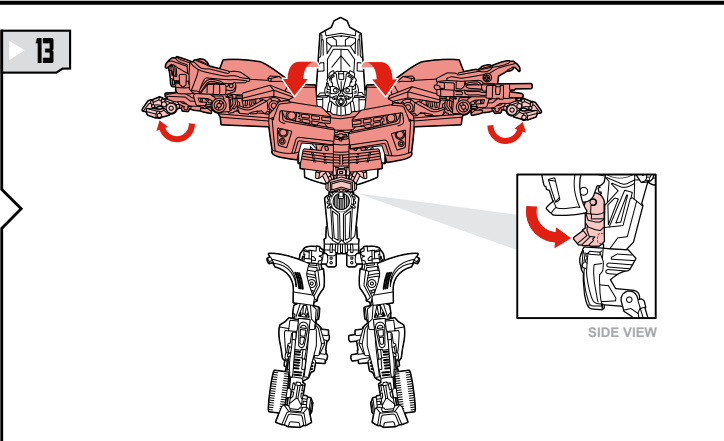

Some poses may require hand support.

Hasbro
© 2009 DreamWorks LLC and Paramount Pictures Corporation.
TM & ® denote U.S. Trademarks.
Manufactured under license from Tomly Company, Ltd.

DREAMWORKS
PICTURES

GM
OFFICIAL
LICENSED PRODUCT

NEED HELP?
TRANSFORMERS.COM/INSTRUCTIONS

Retain instructions for
future reference.

P/N 703664001

Not suitable for children
under 3 years because of
small parts - choking hazard.