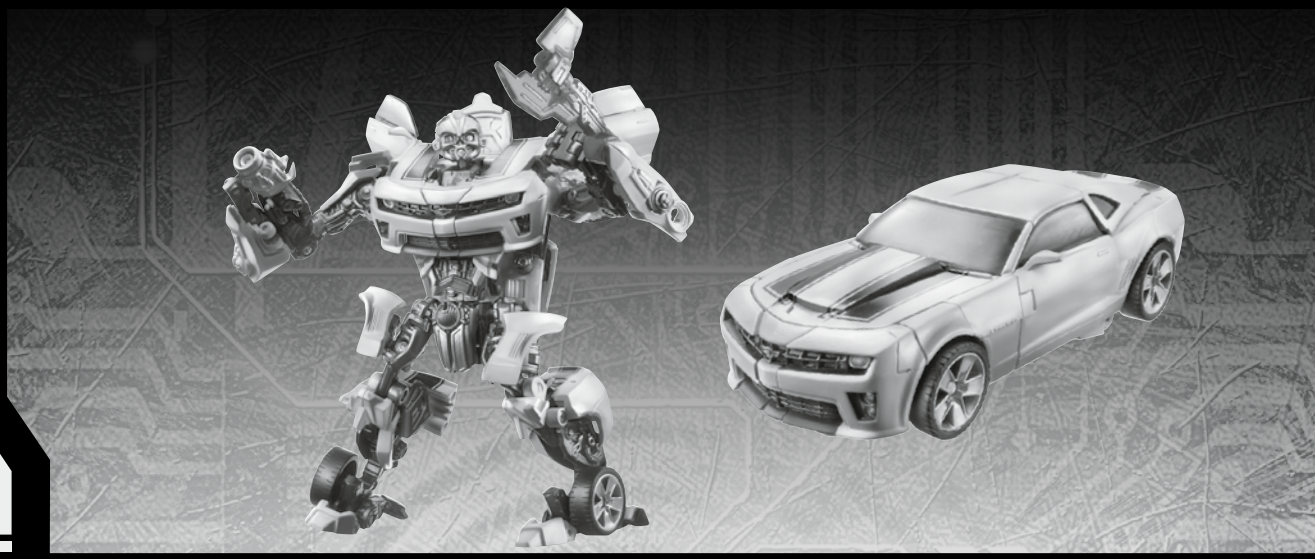

TRANSFORMERS

BATTLE BLADE BUMBLEBEE™

LEVEL: 0 1 2 3 4 5
ADVANCED

AUTOBOT™

AGES 5+
98449/98447 Ass't.

TRANSFORMERS.COM

NOTE: Some parts are made to detach if excessive force is applied and are designed to be reattached if separation occurs. Adult supervision may be necessary for younger children.

CHANGING TO VEHICLE

BATTLE BLADE BUMBLEBEE

1. Robot mode, right arm raised.
2. Robot mode, right arm folded.
3. Robot mode, right arm folded, red parts visible.
4. Robot mode, wings folded.
5. Robot mode, wings folded, red parts visible. Includes a "SIDE VIEW" inset.
6. Robot mode, wings folded, red parts visible.
7. Robot mode, wings folded, red parts visible.
8. Robot mode, wings folded, red parts visible.
9. Robot mode, wings folded, red parts visible.
10. Robot mode, wings folded, red parts visible.
11. Car mode, front wheel assembly visible.
12. Car mode, front wheel assembly visible.
13. Car mode, front wheel assembly visible.
14. Car mode, front wheel assembly visible.
15. Car mode, front wheel assembly visible.
16. Car mode, front wheel assembly visible.
17. Car mode, front wheel assembly visible.