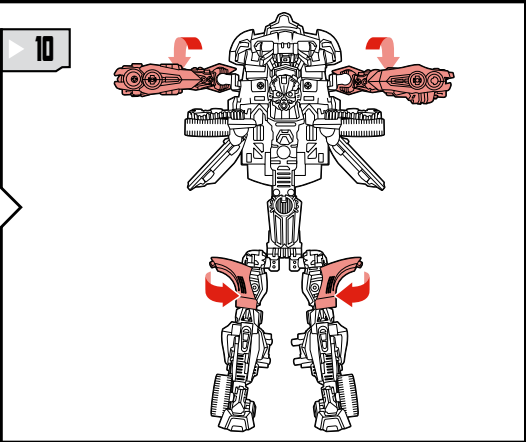

Some poses may require hand support.

Hasbro
© 2009 DreamWorks LLC and Paramount Pictures Corporation.
TM & ® denote U.S. Trademarks.
Manufactured under license from Tomly Company, Ltd.

DREAMWORKS
PICTURES

GM
OFFICIAL
LICENSED PRODUCT

NEED HELP?
TRANSFORMERS.COM/INSTRUCTIONS

Retain instructions for
future reference.

P/N 703664001

Not suitable for children
under 3 years because of
small parts - choking hazard.