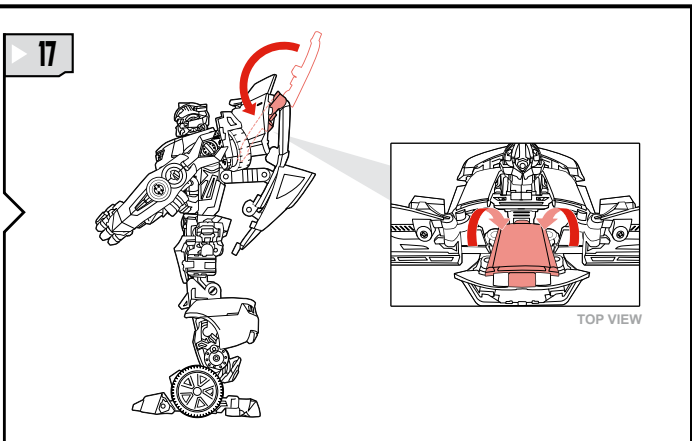

Some poses may require hand support.

Hasbro
© 2009 DreamWorks LLC and Paramount Pictures Corporation.
TM & ® denote U.S. Trademarks.
Manufactured under license from Tomly Company, Ltd.

DREAMWORKS
PICTURES

GM
OFFICIAL
LICENSED PRODUCT

NEED HELP?
TRANSFORMERS.COM/INSTRUCTIONS

Retain instructions for
future reference.

P/N 703664001

Not suitable for children
under 3 years because of
small parts - choking hazard.