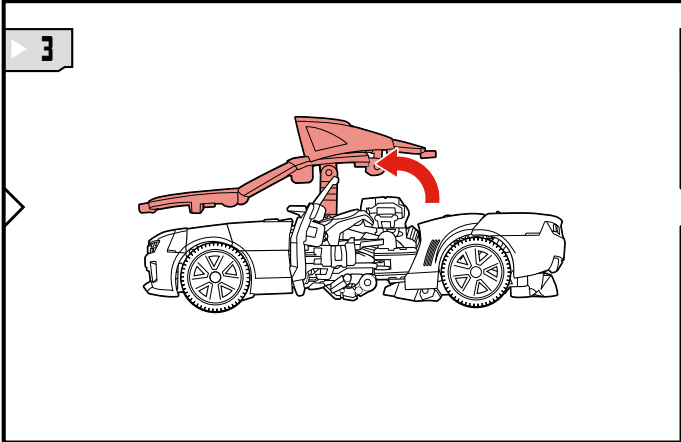

Some poses may require hand support.

Hasbro
© 2009 DreamWorks LLC and Paramount Pictures Corporation.
TM & ® denote U.S. Trademarks.
Manufactured under license from Tomly Company, Ltd.

DREAMWORKS
PICTURES

GM
OFFICIAL
LICENSED PRODUCT

NEED HELP?
TRANSFORMERS.COM/INSTRUCTIONS

Retain instructions for
future reference.

P/N 703664001

Not suitable for children
under 3 years because of
small parts - choking hazard.